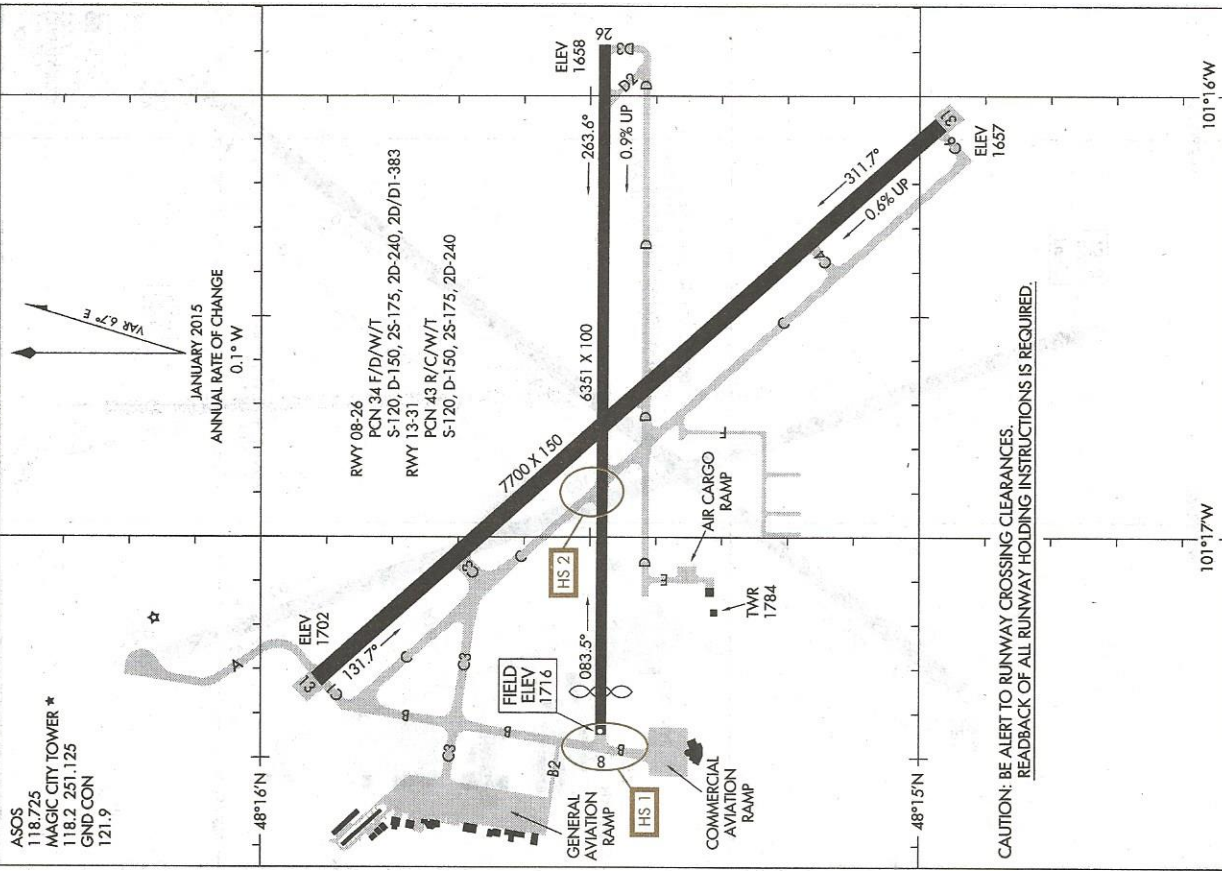

### AIRPORT DIAGRAM

15064

MINOT INTL (MOT)  
MINOT, NORTH DAKOTA

AL-635 (FAA)

### Before Taxiing: (121.9)

Magic City Ground,  
(Tail Number) is at (GA Ramp/location) with the weather ready to taxi. Departing to the (direction of flight).

### Before Takeoff: (118.2)

Magic City Tower,  
(Tail Number) is at (Runway Number), ready for takeoff.

### Returning to the Airport: (approx 10 miles out)

Magic City Tower,  
(Tail Number) is (distance and direction from airport), inbound for (type of landing).